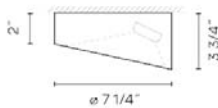

Domo

Design by Ramos & Bassols.

VIBIA

Reference

8201.

Application

Ceiling Fixtures

Installation type

Surface mounted

Description

Domo is a sleek, energy efficient classic cylindrical silhouette with a twist. The subtle asymmetric luminaire perfectly blends in to the ceiling treatment, making the Domo the ideal LED fixture for numerous applications. The fixture sits on a rotating plate, allowing 180° flexibility, and controllability of light. Also available as a downlight. Visit collection for details.

Diffuser

Polycarbonate diffuser

Materials

Canopy: Steel

Finishes

8201-03 White (RAL 9010)

Sketch

Electrical characteristics

3 x LED 2.1W 700mA

Total 6.3 W